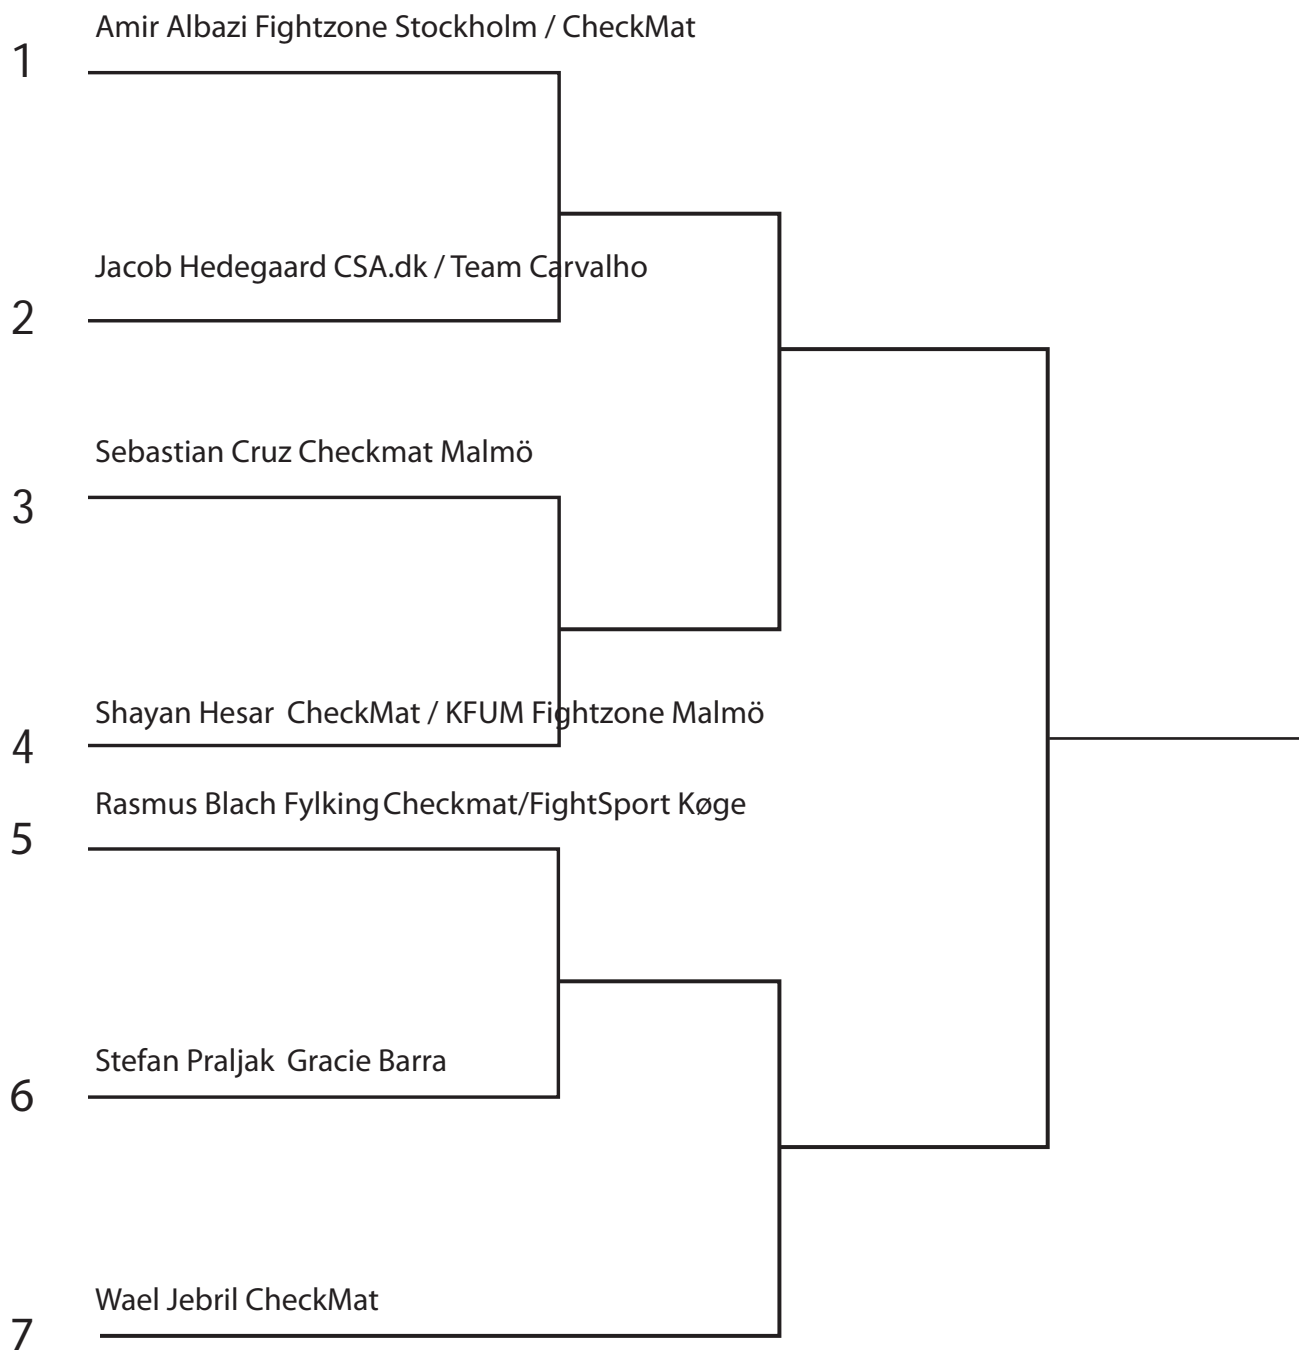

Male Adult (18 years and up) Blue Belts -70.0 kg

Bracket Start 12:00 Saturday

- 1 _____
- 2 _____
- 3 _____
- 3 _____